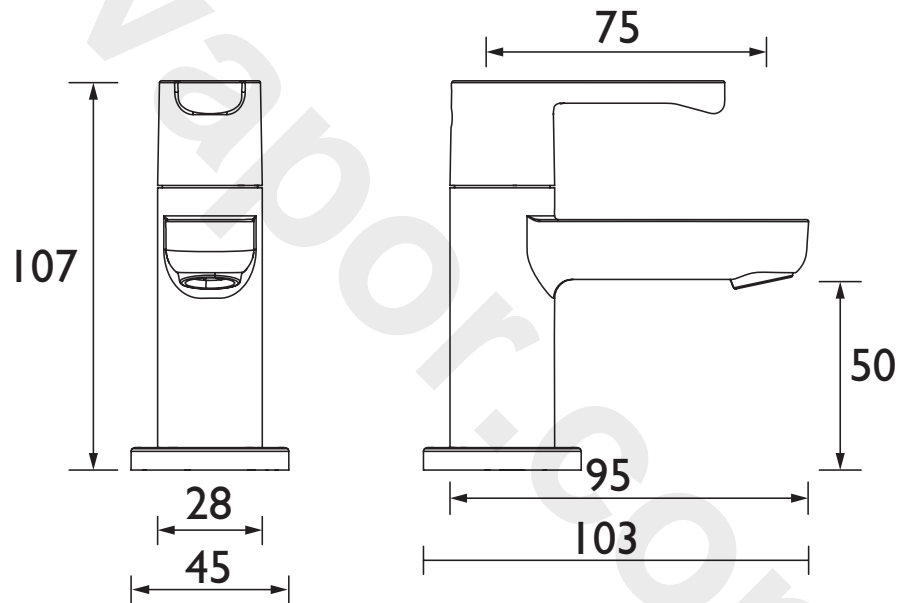

### Specification

<b>Product Type:</b>	Bathroom Taps
<b>Main Construction Material:</b>	Brass
<b>Mount Type:</b>	Deck
<b>Handle Type:</b>	Lever
<b>Connection Inlet:</b>	1/2" BSP
<b>Connection Outlet:</b>	Flow Straightener
<b>Number of Tap Holes:</b>	2
<b>Valve/Cartridge Type:</b>	1/2" Ceramic Disc Valve
<b>Plumbing System Requirements:</b>	Suitable for all plumbing systems
<b>Minimum Dynamic Pressure (bar):</b>	0.2 bar
<b>Maximum Dynamic Pressure (bar):</b>	5.0 bar
<b>Maximum Hot Water Temperature °C:</b>	65°C
<b>Maximum Static Pressure (bar):</b>	10 bar
<b>Isolation Included:</b>	No

### Dimensions (measurements in mm)